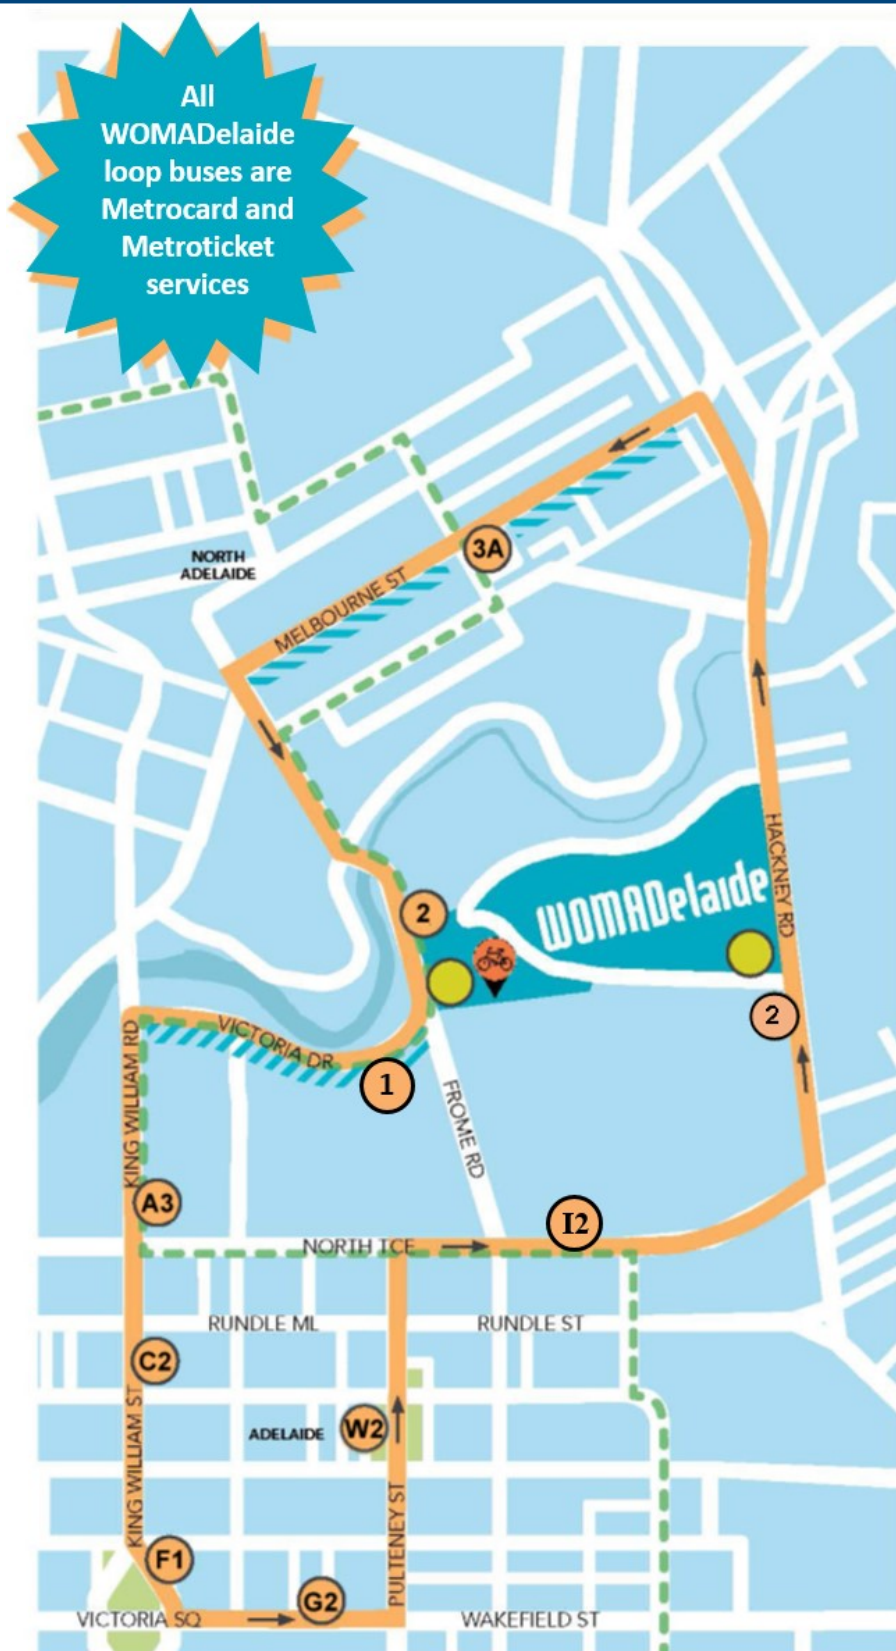

WOMADelaide Loop bus service

Map legend:

- 2 Loop bus stop locations
- Loop bus route
- City Connector route
- Bike parking locations
- Adelaide FREE City Bikes node
- Hail and ride locations

Download **metromATE** @AdelaideMetroSA
1300 311 108

Friday 6 March 2020

WOMADelaide Hackney Road Stop 2	Melbourne Street Stop 3A	Victoria Square Stop F1	Pulteney Street Stop W2	WOMADelaide Hackney Road Stop 2
AFTERNOON SERVICES				
3.45	3.50	4.00	4.06	4.15
4.15	4.20	4.30	4.36	4.45
4.45	4.50	5.00	5.06	5.15
5.15	5.20	5.30	5.36	5.45
5.45	5.50	6.00	6.06	6.15
6.15	6.20	6.30	6.36	6.45
EVENING SERVICES				
9.40	9.45	9.55	10.01	10.10
10.10	10.15	10.25	10.31	10.40
10.40	10.45	10.55	11.01	11.10
11.10	11.15	11.25	11.31	11.40
11.40	11.45	11.55	12.01	12.10
AFTER MIDNIGHT SERVICES				
12.10	12.15	12.25	12.31	12.40
12.40	12.45	12.55	1.01	1.10
1.10	1.15	1.25	-	-

Saturday 7, Sunday 8 and Monday 9 March 2020

WOMADelaide Hackney Road Stop 2	Melbourne Street Stop 3A	Victoria Square Stop F1	Pulteney Street Stop W2	WOMADelaide Hackney Road Stop 2
MORNING SERVICES				
10.30	10.35	10.45	10.51	11.00
11.00	11.05	11.15	11.21	11.30
11.30	11.35	11.45	11.51	12.00
12.00	12.05	12.15	12.21	12.30
EVENING SERVICES				
10.15	10.20	10.30	10.36	10.45
10.30	10.35	10.45	10.51	11.00
10.45	10.50	11.00	11.06	11.15
11.00	11.05	11.15	11.21	11.30
11.15	11.20	11.30	11.36	11.45
11.30	11.35	11.45	11.51	12.00
11.45*	11.50*	12.00*	-	-
AFTER MIDNIGHT SERVICES				
12.00	12.05	12.15	12.21	12.30
12.30	12.35	12.45 [^]	12.51 [^]	1.00 [^]
1.00 [^]	1.05 [^]	1.15 [^]	1.21 [^]	1.30 [^]
1.30 [^]	1.35 [^]	1.45 [^]	-	-

* Service does not operate on Monday 9 March 2020
[^] Service does not operate on Sunday 8 and Monday 9 March 2020